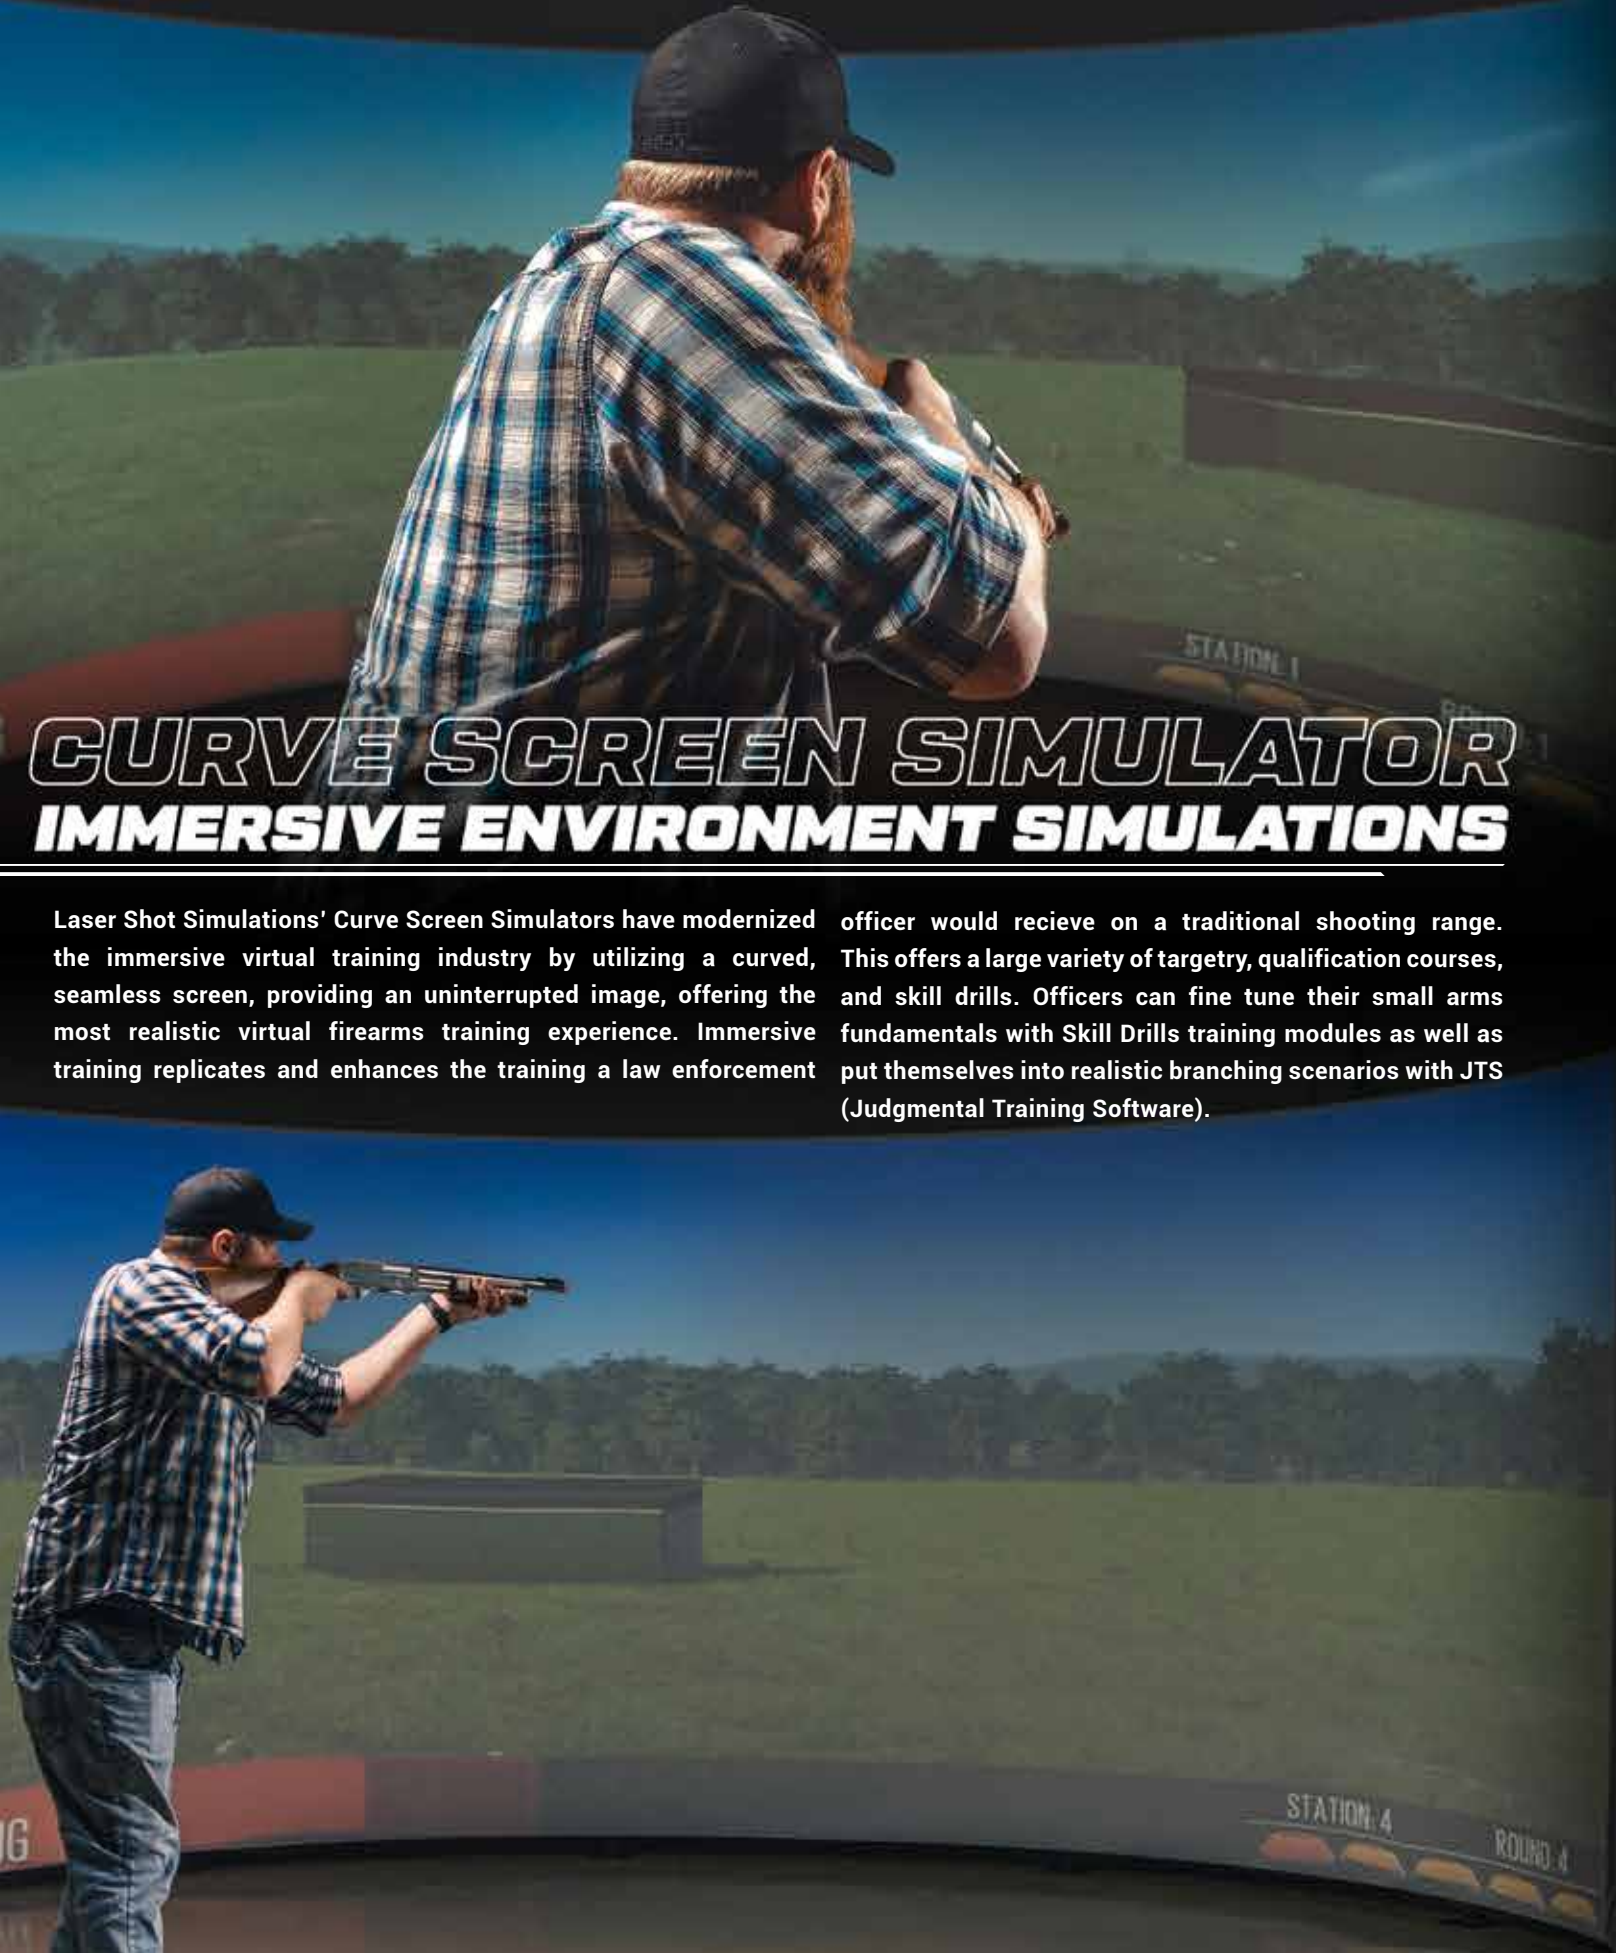

CURVE SCREEN SIMULATOR

IMMERSIVE ENVIRONMENT SIMULATIONS

Laser Shot Simulations' Curve Screen Simulators have modernized the immersive virtual training industry by utilizing a curved, seamless screen, providing an uninterrupted image, offering the most realistic virtual firearms training experience. Immersive training replicates and enhances the training a law enforcement

officer would receive on a traditional shooting range. This offers a large variety of targetry, qualification courses, and skill drills. Officers can fine tune their small arms fundamentals with Skill Drills training modules as well as put themselves into realistic branching scenarios with JTS (Judgmental Training Software).