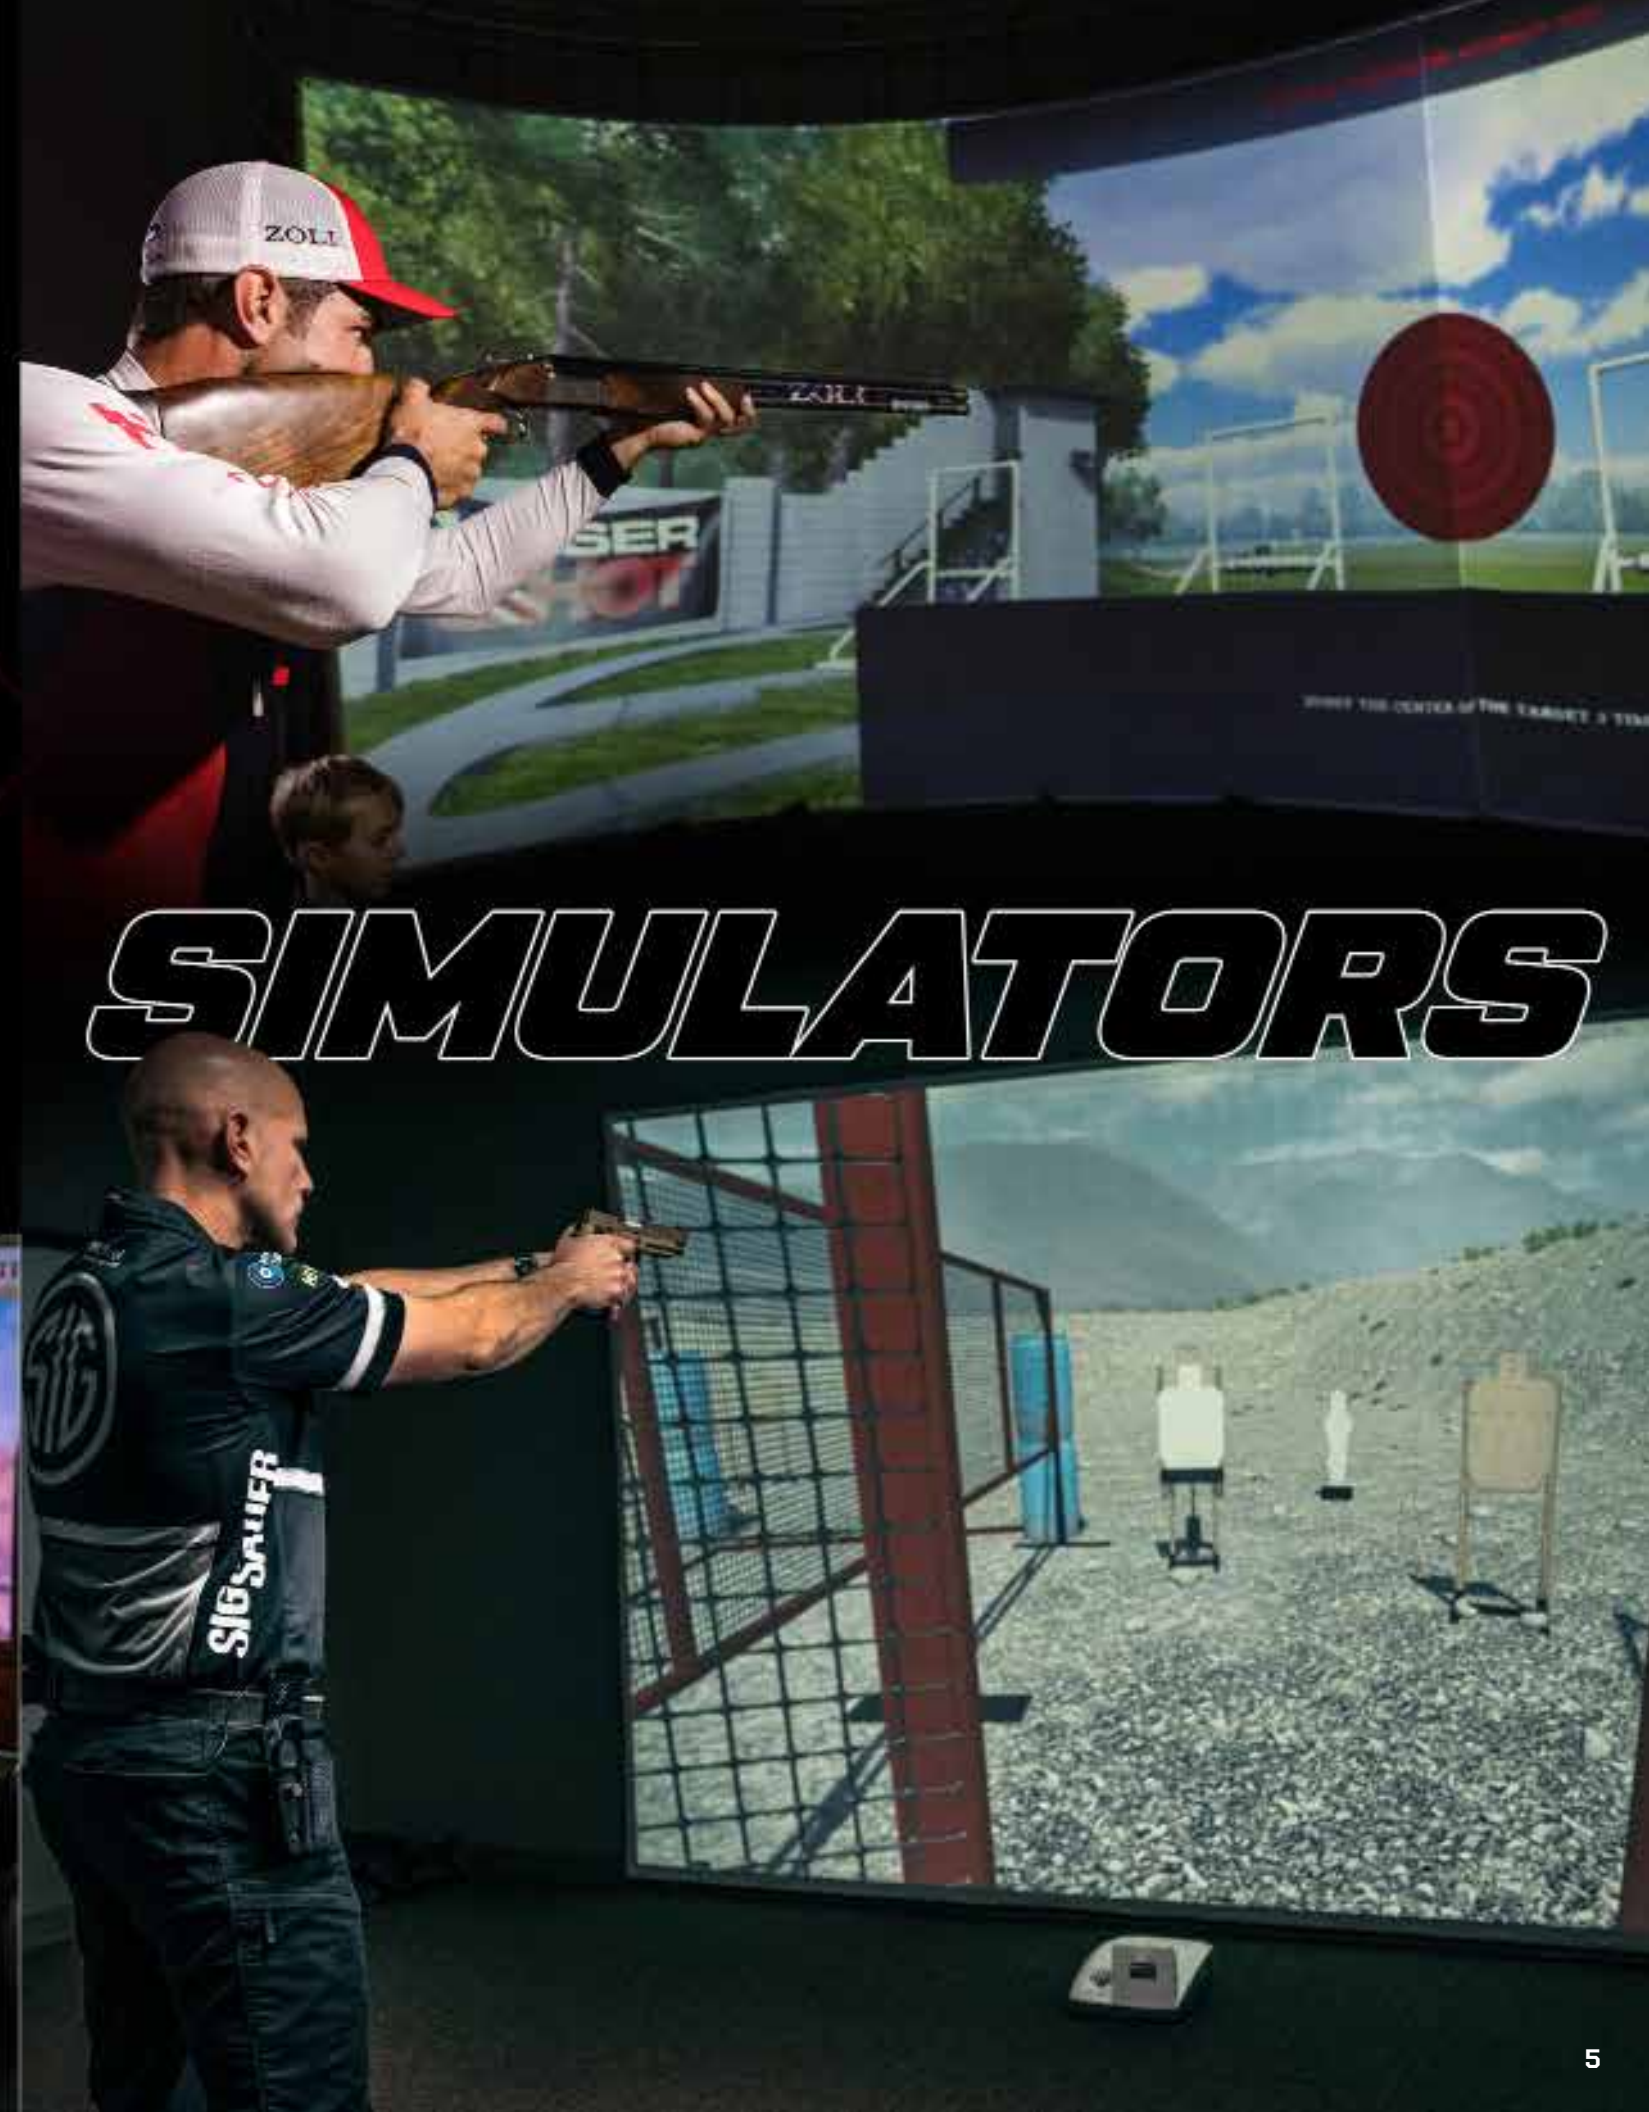

ENTERTAINMENT VENUES

Transform any indoor space into a cutting-edge, modular competition shooting course, exotic hunting ground, or tactical operation! Laser Shot simulators are perfect additions to any shooting sports complex, gun store, training academy, entertainment venue, or event and can be configured countless ways to fit your business' budget or available space.