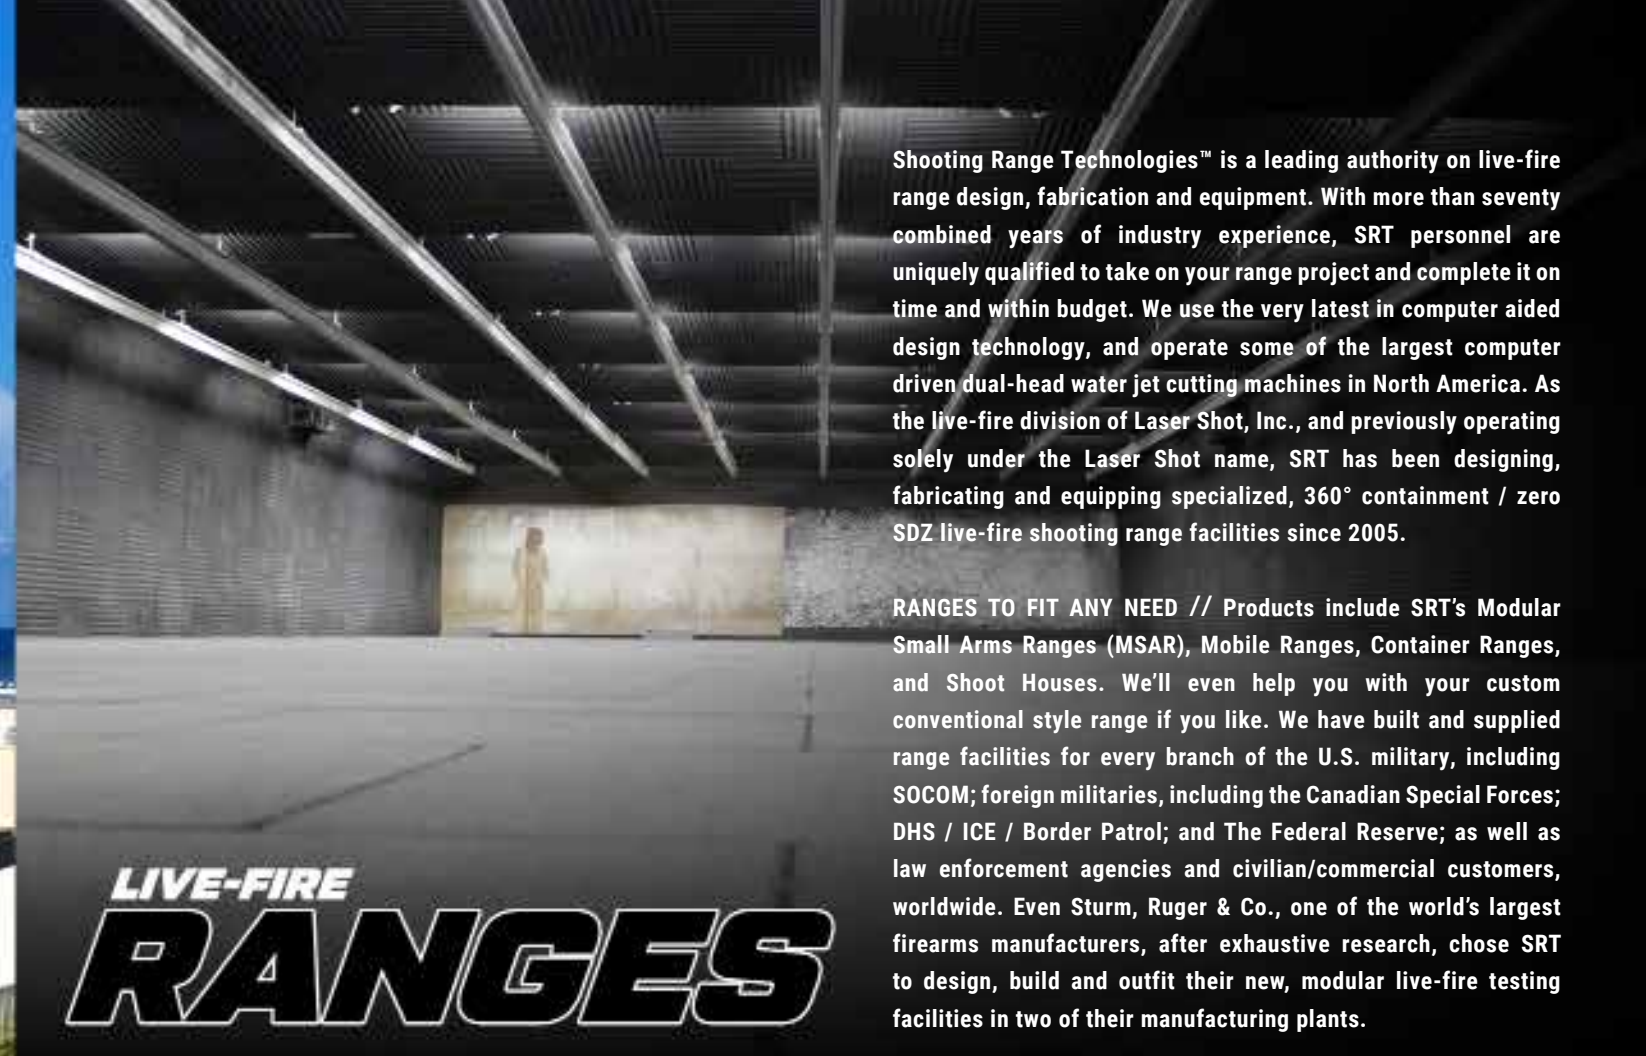

MODULAR SMALL ARMS RANGE

AMERICAN SAMOA

Laser Shot's subsidiary Shooting Range Technologies has installed ranges across the globe. The biggest ranges, MSAR's (Modular Small Arms Ranges), are installed in several countries across the globe.