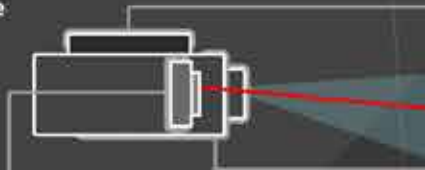

WHAT IS A SIMULATOR?

A simulator is comprised of several components including a computer, camera, projector, screen, software and simulated firearms. Laser Shot's software titles are installed and run on the computer, which is then cast through the projector onto a screen or other projection surface. The user then fires visible or infrared lasers from inert or recoil simulated firearms at the projected image. The hit detection camera then determines where the simulated bullet travels and calculates the true-to-life result based on that information. These simulators are perfect for anything from adding onto home theater setups, to training the military and law enforcement of the United States and its allies across the globe.

COMPUTER

Every Laser Shot simulator is equipped with at least one powerful compact computer capable of running advanced simulation software.

SOFTWARE

Laser Shot has an expansive library of software to fit the needs of any user. Practice your hunting skills, test your speed on professional shooting courses, or play fun games with the family. The military and law enforcement of the United States and its allies have used Laser Shot software to improve their firearm skills for over a decade.

SIMULATED WEAPONS

Simulated firearm training is based around firing visible or infrared lasers from simulated weapons. These weapons are manufactured by Laser Shot's in-house team of engineers and firearms experts to accurately mimic the form, fit and function of real-life firearms.

CAMERA