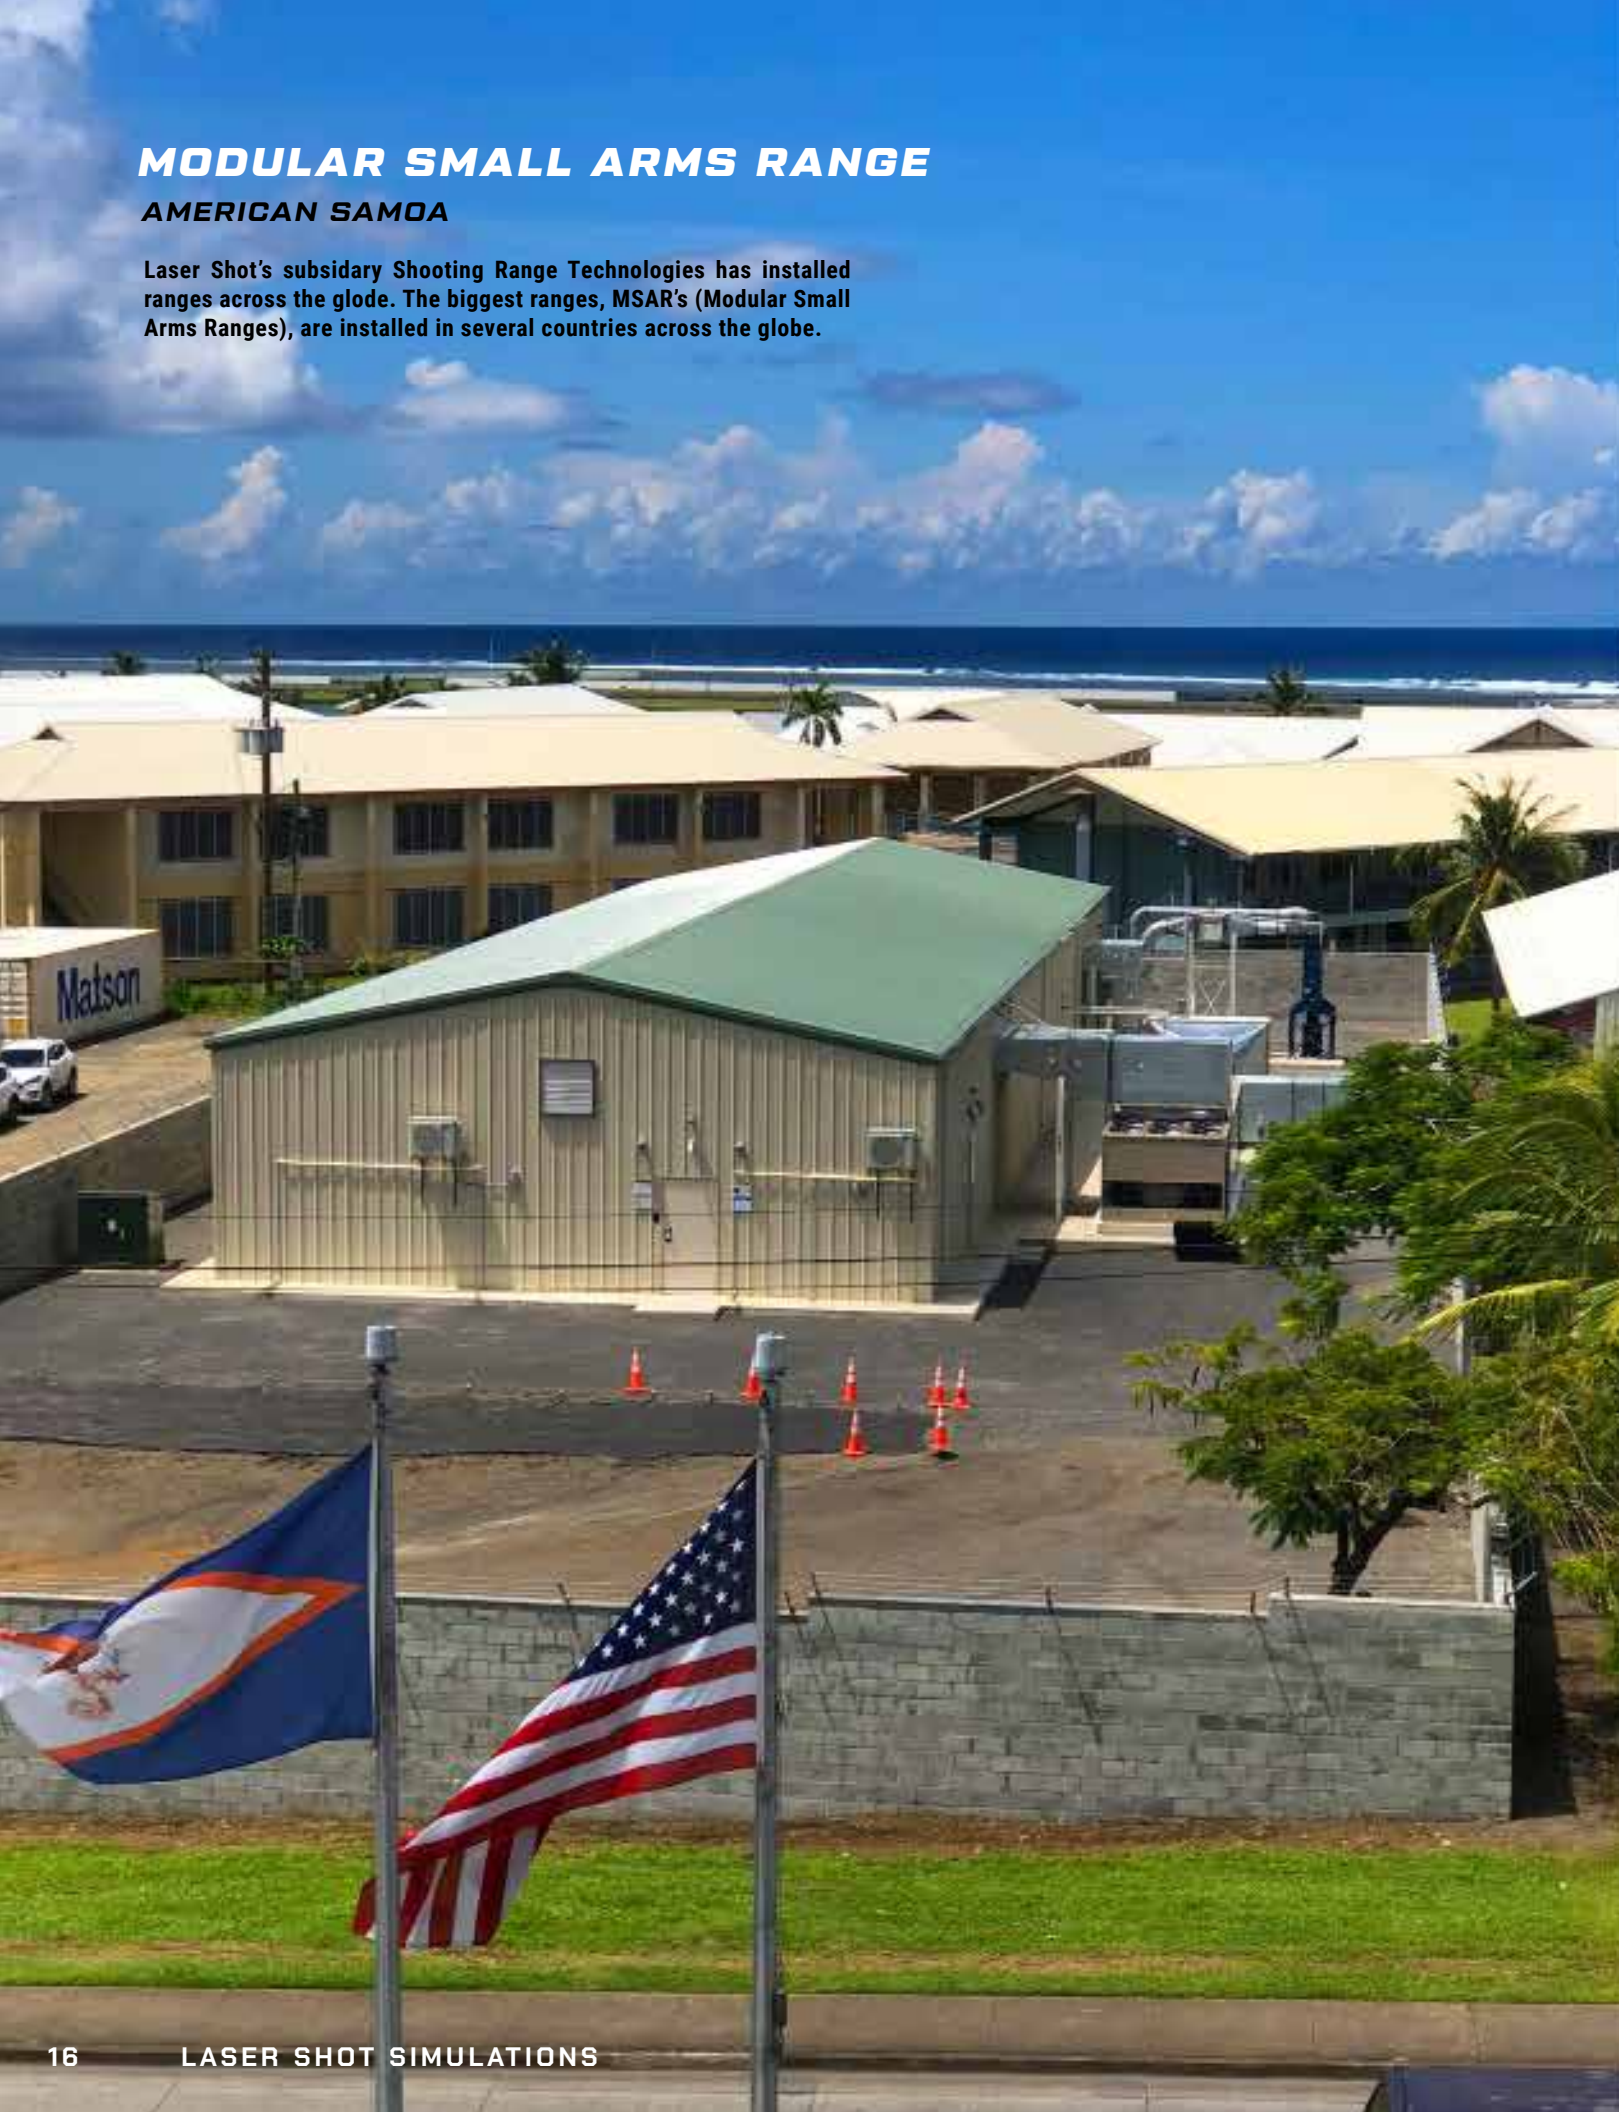

MODULAR SMALL ARMS RANGE

AMERICAN SAMOA

Laser Shot's subsidiary Shooting Range Technologies has installed ranges across the globe. The biggest ranges, MSAR's (Modular Small Arms Ranges), are installed in several countries across the globe.